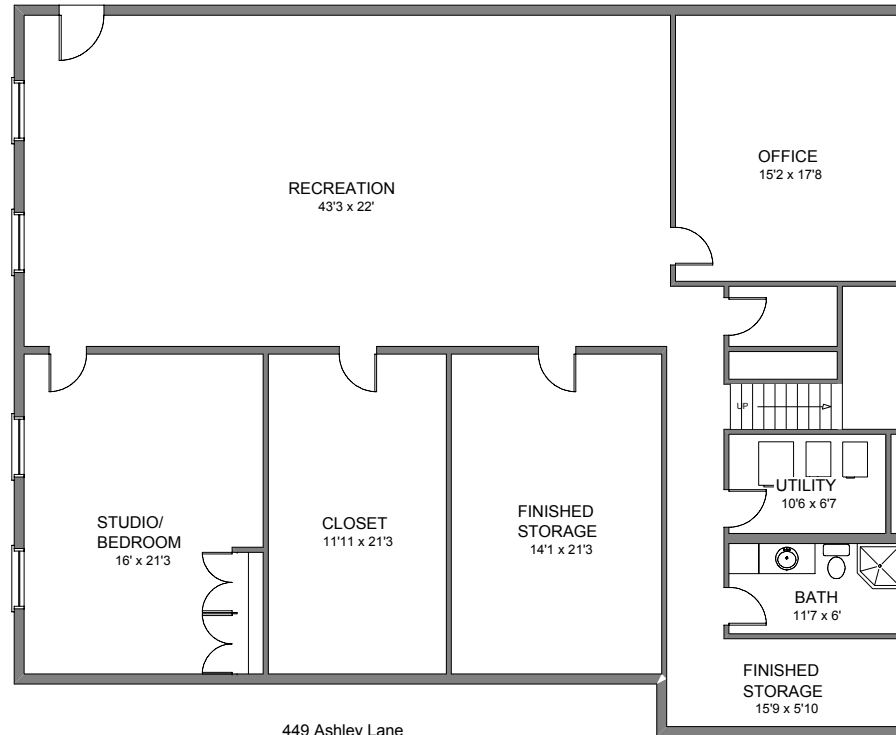

Total Approximate Living Area
 7083 sq ft

prepared by
 Douglas Aurand & Associates
 iPIX Virtual Tours, Measured
 Floorplans & Digital Photography
 (505) 857-2265

449 Ashley Lane
LOWER LEVEL
APPROXIMATE LIVING AREA
2768 sq ft

Total Approximate Living Area
7083 sq ft

prepared by
Douglas Aurand & Associates
iPIX Virtual Tours, Measured
Floorplans & Digital Photography
(505) 857-2265