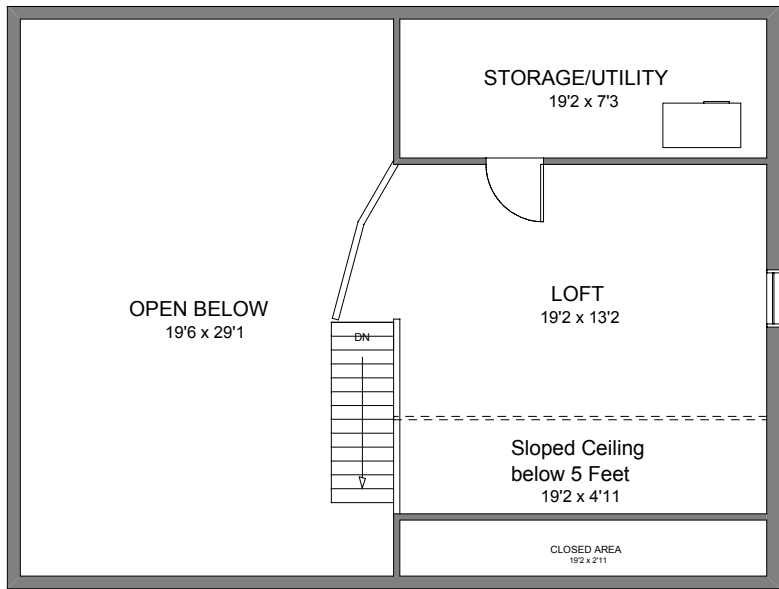

Bent Tree Ranch
 First Floor
 APPROXIMATE LIVING AREA
 1226 sq ft

Bent Tree Ranch
 Second Floor
 APPROXIMATE LIVING AREA
 284 sq ft

Total Approximate Living Area
 1510 sq ft

prepared by Douglas Aurand
 360° Virtual Tours, Measured Floorplans & Digital Photography
 505.857.2265